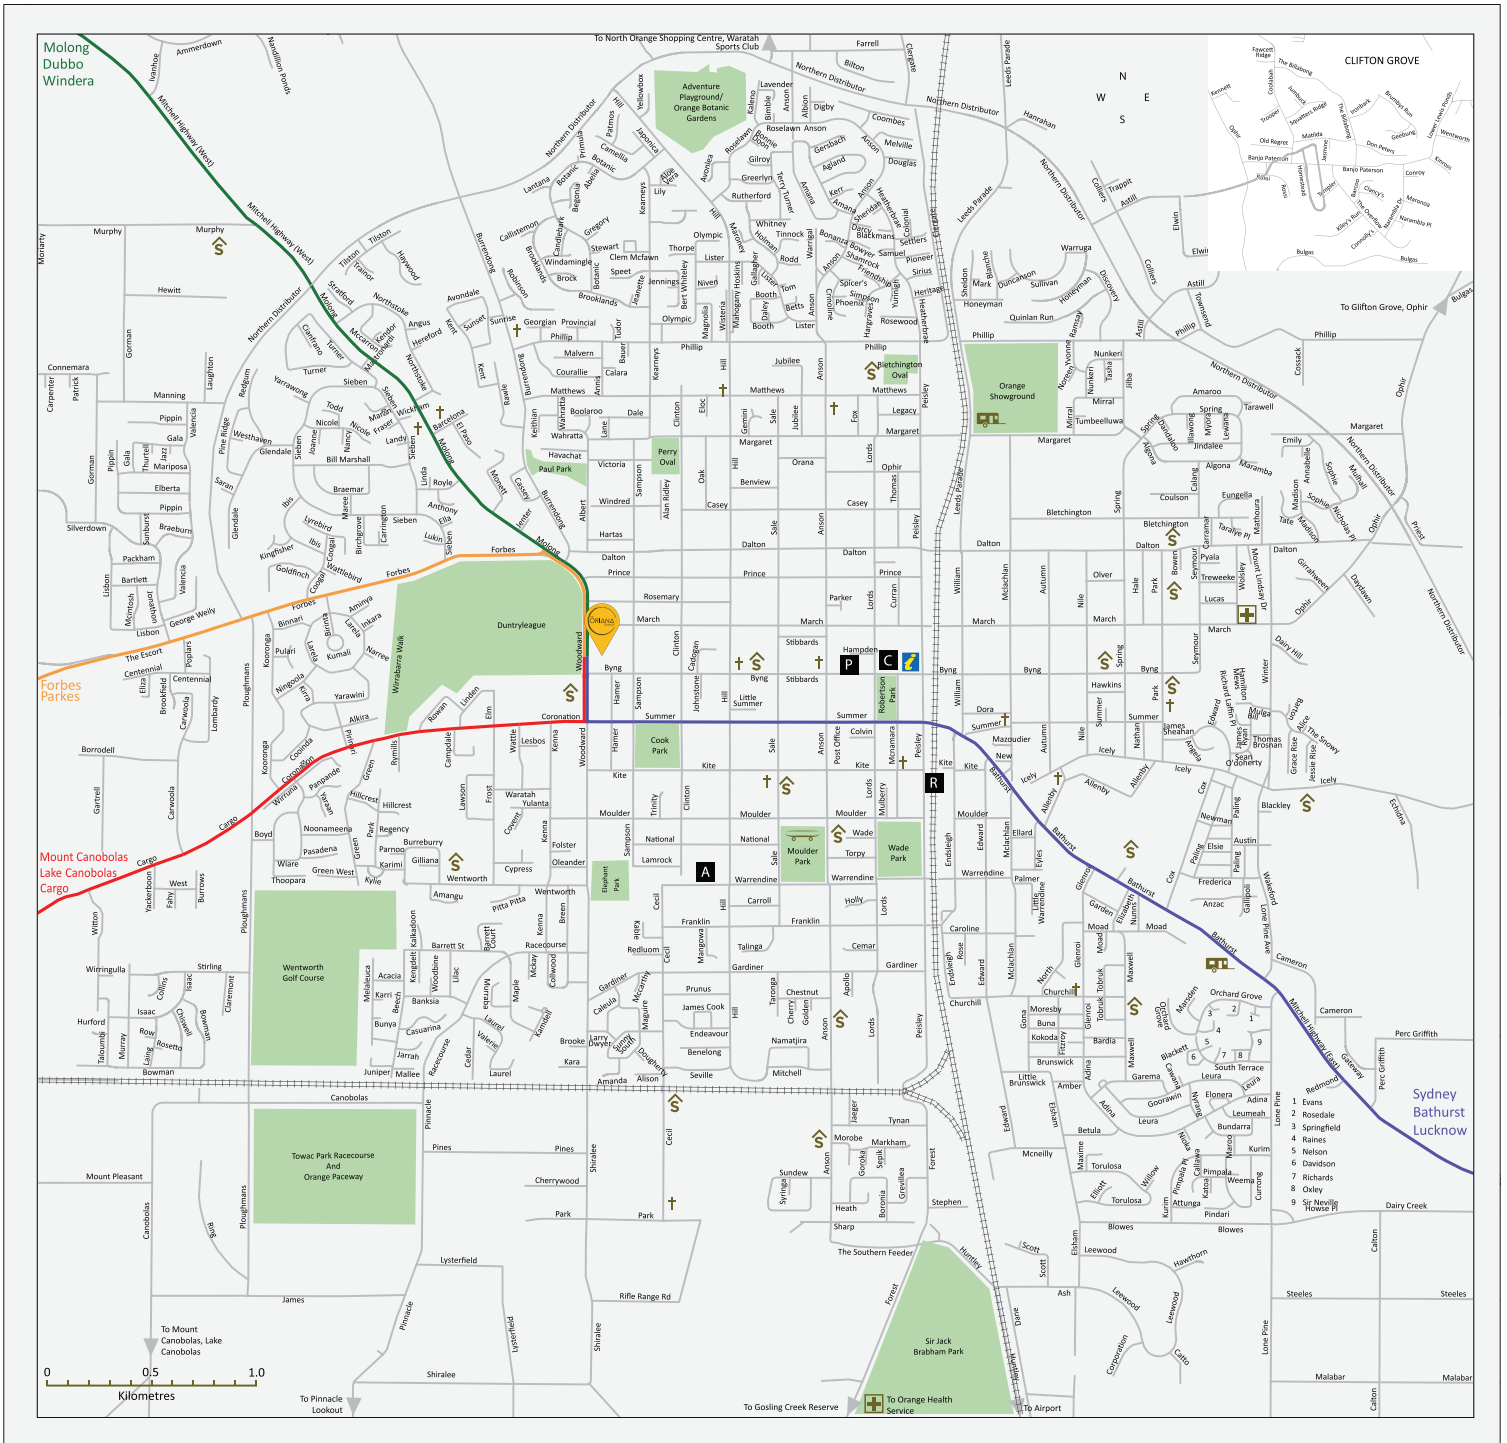

## From Sydney/Bathurst/Lucknow

- Continue north-west on Mitchell Hwy/Bathurst Road
- Continue to follow Mitchell Hwy/Summer Street
- At the roundabout at Orange High School, take the 3rd exit onto Mitchell Hwy/Woodward Street
- The Oriana will be on the right, after the Woodward Street/Byng Street traffic lights

## From Forbes/Parkes

- Continue east on The Escort Way
- Continue onto Forbes Road
- Turn right onto Mitchell Hwy/Molong Rd
- Continue to follow Mitchell Hwy
- The Oriana will be on the left, 120m past March Street

## From Molong/Dubbo/Windera

- Continue south-east on Mitchell Hwy/Molong Rd
- At the Northern Distributor roundabout, take the 2nd exit and stay on Mitchell Hwy/Molong Rd
- Continue to follow Mitchell Hwy
- The Oriana will be on the left, 120m past March Street

## From Mount Canobolas/Lake Canobolas/Cargo

- Continue east on Cargo Road
- Continue onto Coronation Drive
- At the roundabout, take the 1st exit onto Mitchell Hwy/Woodward Street
- The Oriana will be on right, after the Woodward Street/Byng Street traffic lights